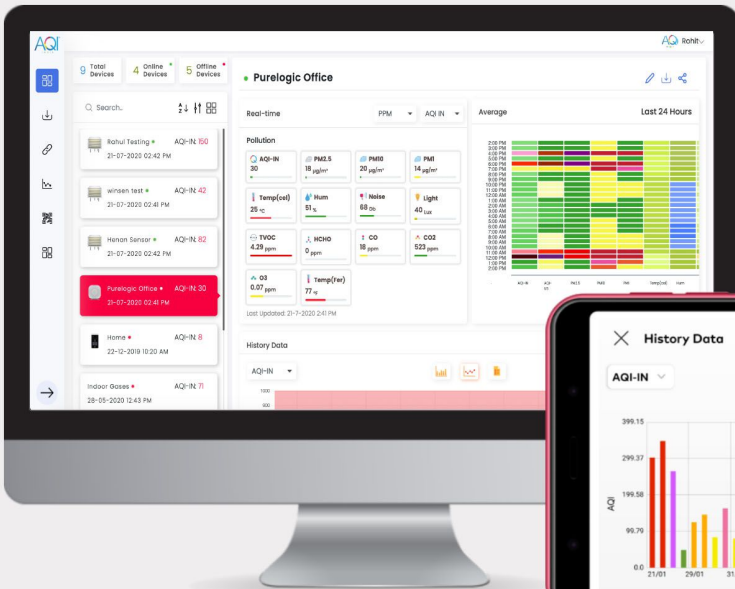

SQUAIR

SMART AIR QUALITY MONITOR

Know your air quality with highly accurate and portable pollution monitor

REAL-TIME MONITORING : AQI, Temperature, Humidity, Pressure, PM10, PM2.5, PM1, CO2, TVOCs

Options for additional gases.

- Measures level of Particulate Matter
- Monitor CO₂,TVOCs level
- Level of Temperature, Humidity, Pressure
- Remote Monitoring

PM

CO₂

Temperature

TVOCs

Humidity

Pressure

SQUAIR

SQUAIR

WIFI + MOBILE APP INTEGRATION
PERSONALIZED DASHBOARD

Real-time Air Quality Data
Wifi-enabled and easy integration
with the AQI India App

SQUAIR

SOLUTION APPLICATIONS

SQUAIR

INSTRUMENT SPECIFICATIONS

FEATURES	DESCRIPTION
Weight	227 gram
Dimensions	12X12X3 cm
Power supply	5V DC
Connectivity	WiFi, GSM and RS485
Storage	Micro SD-Card / Cloud storage