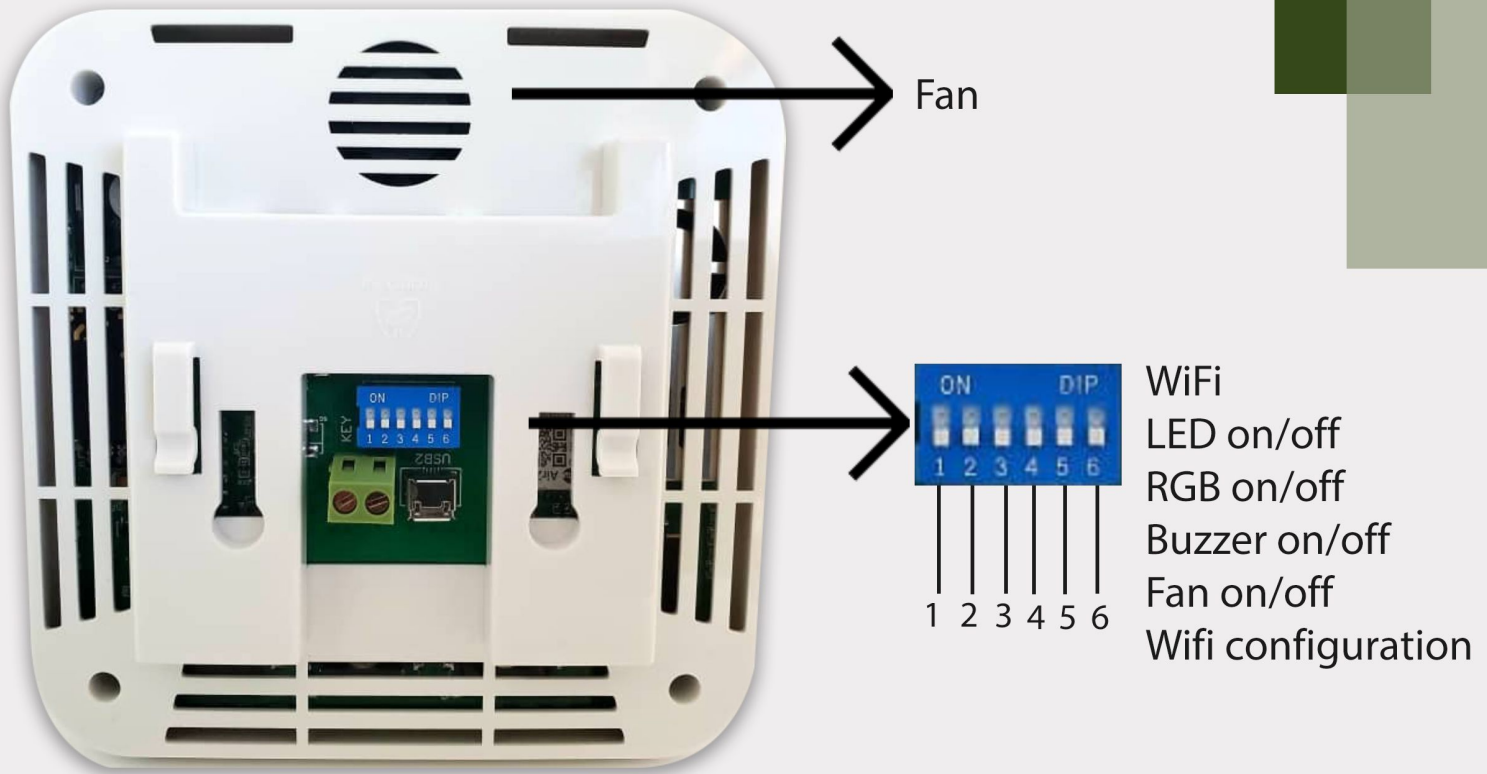

USB POWER : Comes with two USB power ports.

WiFi ENABLED : Easy access of the data on the AQI India website and mobile application.

Micro SD card storage to access data anytime, anywhere.

Customizable display to display the status of single parameter.

- Measures level of Particulate Matter
- Monitor CO₂,TVOCs level
- Level of Temperature, Humidity, Pressure
- Remote Monitoring

PM

CO₂

Temperature

TVOCs

Humidity

Pressure

SQUAIR

SQUAIR

WIFI + MOBILE APP INTEGRATION
PERSONALIZED DASHBOARD

Real-time Air Quality Data
Wifi-enabled and easy integration
with the AQI India App

SQUAIR

SOLUTION APPLICATIONS

SQUAIR

INSTRUMENT SPECIFICATIONS

FEATURES	DESCRIPTION
Weight	227 gram
Dimensions	12X12X3 cm
Power supply	5V DC
Connectivity	WiFi, GSM and RS485
Storage	Micro SD-Card / Cloud storage