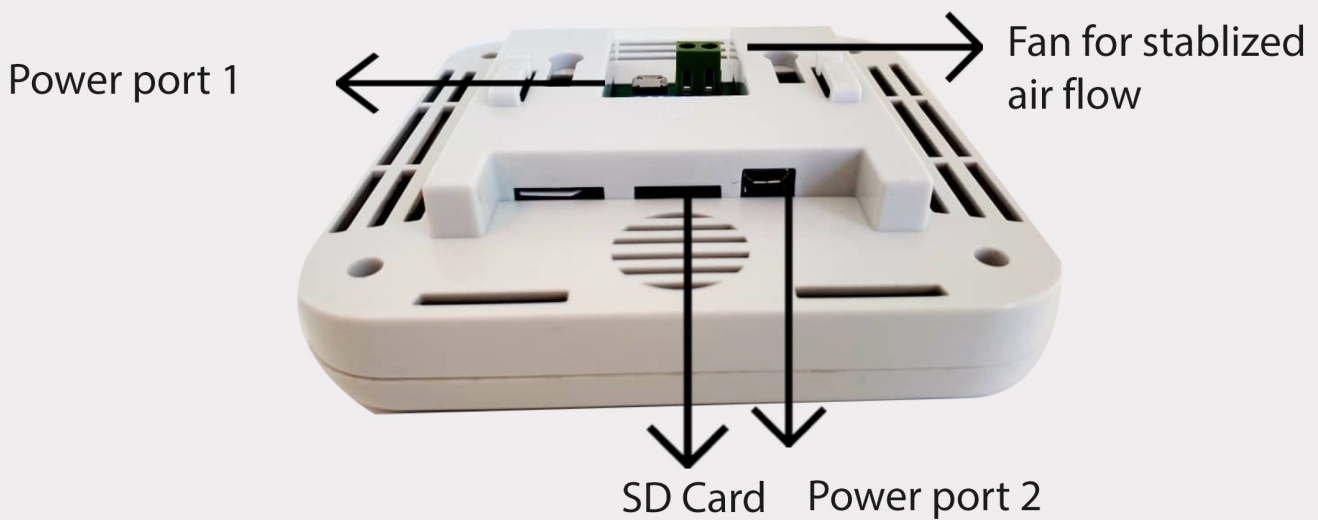

- Measures level of Particulate Matter
- Monitor CO₂,TVOCs level
- Level of Temperature, Humidity, Pressure
- Remote Monitoring

PM

CO₂

Temperature

TVOCs

Humidity

Pressure

SQUAIR

SQUAIR

WIFI + MOBILE APP INTEGRATION
PERSONALIZED DASHBOARD

Real-time Air Quality Data
Wifi-enabled and easy integration
with the AQI India App

SQUAIR

SOLUTION APPLICATIONS

SQUAIR

INSTRUMENT SPECIFICATIONS

FEATURES	DESCRIPTION
Weight	227 gram
Dimensions	12X12X3 cm
Power supply	5V DC
Connectivity	WiFi, GSM and RS485
Storage	Micro SD-Card / Cloud storage