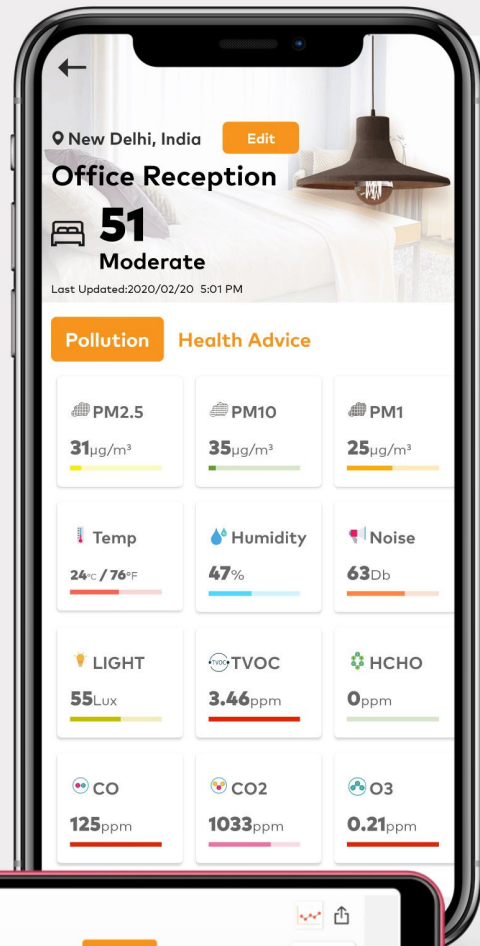

SQUAIR

SMART AIR QUALITY MONITOR

Know your air quality with highly accurate and portable pollution monitor

REAL-TIME MONITORING : AQI, Temperature, Humidity, Pressure, PM10, PM2.5, PM1, CO2, TVOCs

Options for additional gases.

SQUAIR

FEATURES

SQUAIR: CONTROL THE AIR YOU BREATHE

Now you can be rest assured with our cost-effective Gas & Particulate Sensors that enables you to track real time harmful indoor gas and air particles.

- Measures level of Particulate Matter
- Monitor CO₂,TVOCs level
- Level of Temperature, Humidity, Pressure
- Remote Monitoring

PM

CO₂

Temperature

TVOCs

Humidity

Pressure

SQUAIR

SQUAIR

WIFI + MOBILE APP INTEGRATION
PERSONALIZED DASHBOARD

Real-time Air Quality Data
Wifi-enabled and easy integration
with the AQI India App

SQUAIR

SOLUTION APPLICATIONS

SQUAIR

INSTRUMENT SPECIFICATIONS

FEATURES	DESCRIPTION
Weight	227 gram
Dimensions	12X12X3 cm
Power supply	5V DC
Connectivity	WiFi, GSM and RS485
Storage	Micro SD-Card / Cloud storage